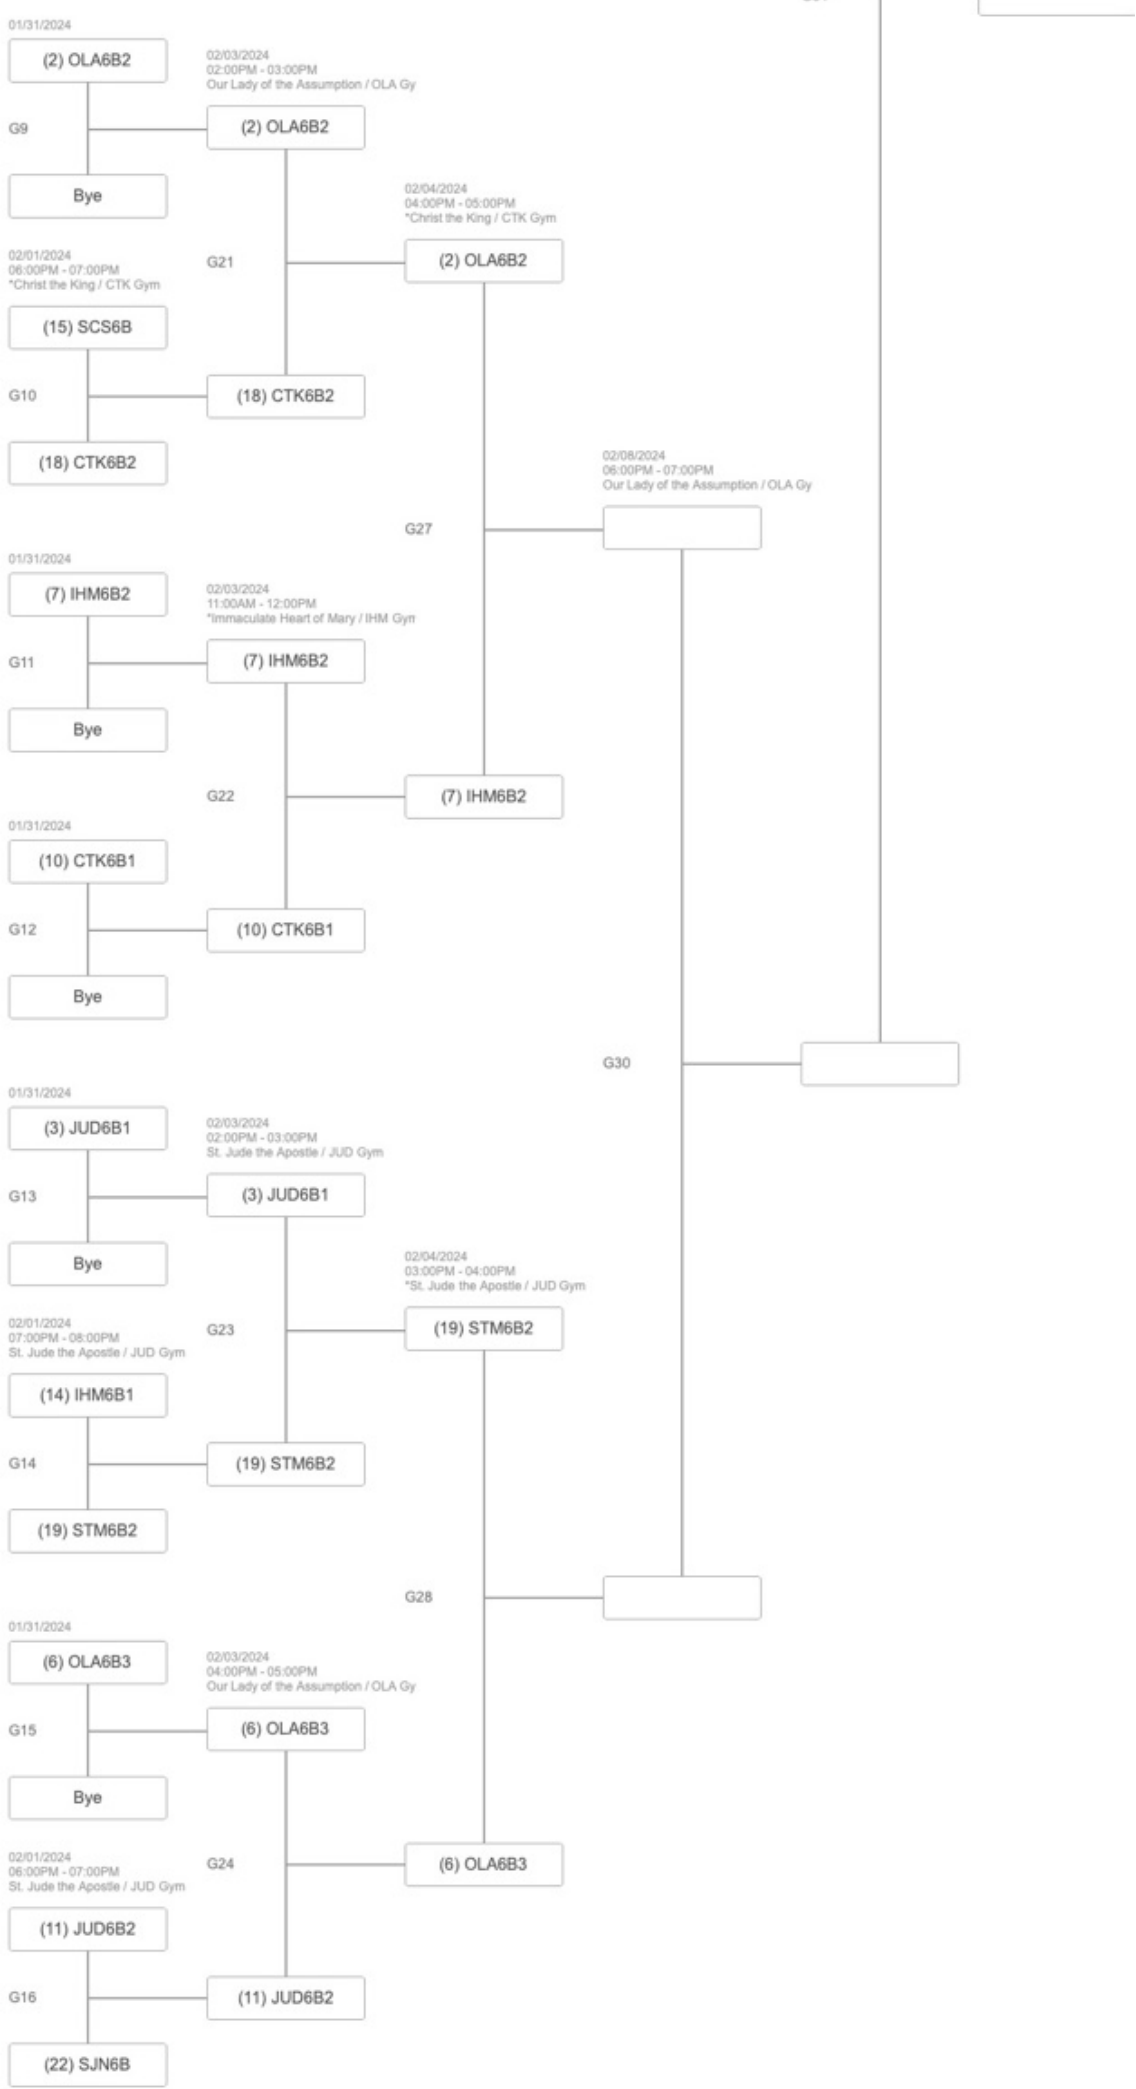

Single Elimination Bracket

G31

Order	Round	Home Team	Away Team	Date	Start Time	End Time	Location	Field
1	1	JUD6B3	Bye					
2	1	STM6B1	PIN6B1	02/01/2024 [Thu]	07:00 PM	08:00 PM	St. Brigid	Brigid Gym
3	1	OLA6B4	Bye					
4	1	OLA6B1	Bye					
5	1	SJE6B	Bye					
6	1	NDA6B	BRG6B	02/01/2024 [Thu]	06:00 PM	07:00 PM	St. Brigid	Brigid Gym
7	1	CTK6B3	Bye					
8	1	SPC6B	JOE6B	02/01/2024 [Thu]	07:30 PM	08:30 PM	St Joseph Catholic Church	JOE Gym
9	1	OLA6B2	Bye					
10	1	SCS6B	CTK6B2	02/01/2024 [Thu]	06:00 PM	07:00 PM	*Christ the King	CTK Gym
11	1	IHM6B2	Bye					
12	1	CTK6B1	Bye					
13	1	JUD6B1	Bye					
14	1	IHM6B1	STM6B2	02/01/2024 [Thu]	07:00 PM	08:00 PM	St. Jude the Apostle	JUD Gym
15	1	OLA6B3	Bye					
16	1	JUD6B2	SJN6B	02/01/2024 [Thu]	06:00 PM	07:00 PM	St. Jude the Apostle	JUD Gym
17	2	JUD6B3	STM6B1	02/03/2024 [Sat]	01:00 PM	02:00 PM	St. Jude the Apostle	JUD Gym
18	2	OLA6B4	OLA6B1	02/03/2024 [Sat]	03:00 PM	04:00 PM	Our Lady of the Assumption	OLA Gym
19	2	SJE6B	BRG6B	02/03/2024 [Sat]	10:00 AM	11:00 AM	St. John the Evangelist School	SJE Gym
20	2	CTK6B3	JOE6B	02/03/2024 [Sat]	11:00 AM	12:00 PM	St. Brigid	Brigid Gym
21	2	OLA6B2	CTK6B2	02/03/2024 [Sat]	02:00 PM	03:00 PM	Our Lady of the Assumption	OLA Gym
22	2	IHM6B2	CTK6B1	02/03/2024 [Sat]	11:00 AM	12:00 PM	*Immaculate Heart of Mary	IHM Gym
23	2	JUD6B1	STM6B2	02/03/2024 [Sat]	02:00 PM	03:00 PM	St. Jude the Apostle	JUD Gym
24	2	OLA6B3	JUD6B2	02/03/2024 [Sat]	04:00 PM	05:00 PM	Our Lady of the Assumption	OLA Gym
25	3	JUD6B3	OLA6B1	02/04/2024 [Sun]	04:00 PM	05:00 PM	*St. Jude the Apostle	JUD Gym
26	3	SJE6B	CTK6B3	02/04/2024 [Sun]	03:00 PM	04:00 PM	Notre Dame Academy	NDA Gym
27	3	OLA6B2	IHM6B2	02/04/2024 [Sun]	04:00 PM	05:00 PM	*Christ the King	CTK Gym
28	3	STM6B2	OLA6B3	02/04/2024 [Sun]	03:00 PM	04:00 PM	*St. Jude the Apostle	JUD Gym
29	4	G25 Win	G26 Win	02/08/2024 [Thu]	06:30 PM	07:30 PM	St. Thomas More	STM Gym
30	4	G27 Win	G28 Win	02/08/2024 [Thu]	06:00 PM	07:00 PM	Our Lady of the Assumption	OLA Gym
31	5	G29 Win	G30 Win	02/10/2024 [Sat]	11:30 AM	12:45 PM	*Christ the King	CTK Gym