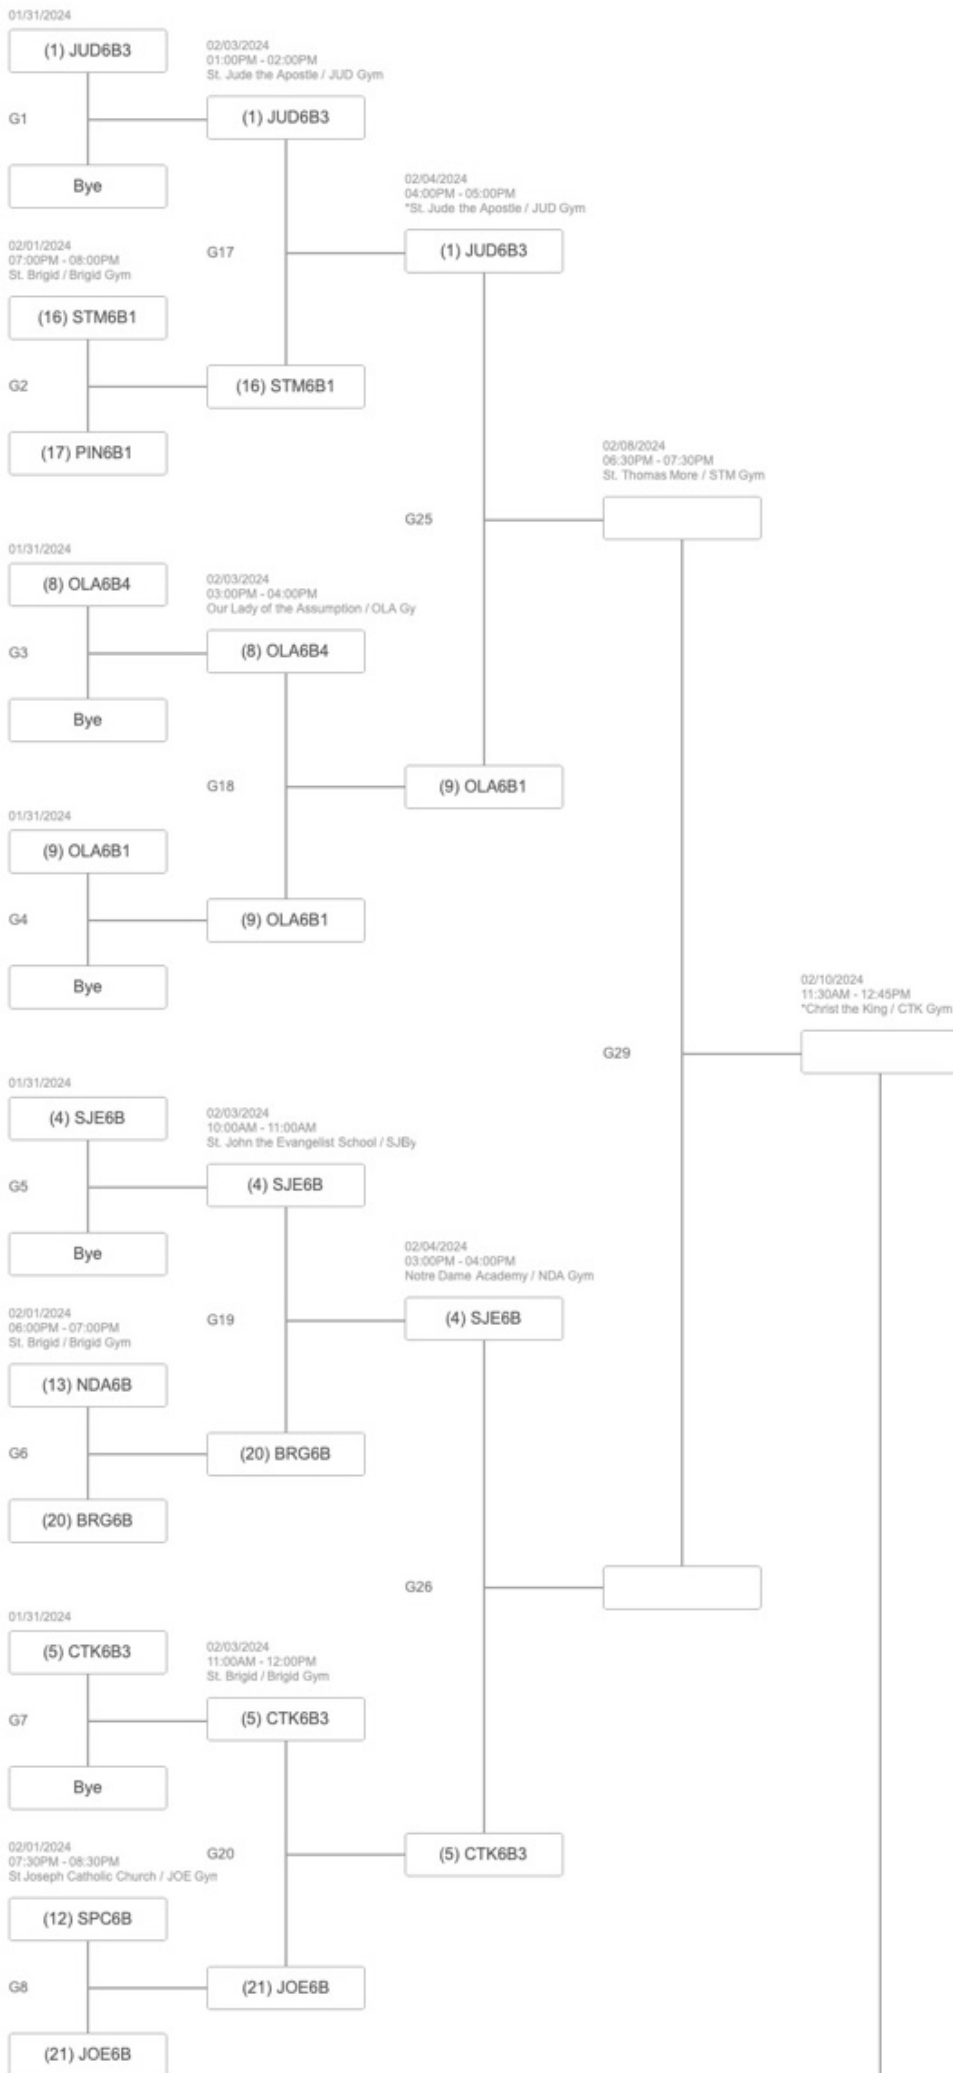

Single Elimination Bracket

G31

Order	Round	Home Team	Away Team	Date	Start Time	End Time	Location	Field
1	1	JUD6B3	Bye					
2	1	STM6B1	PIN6B1	02/01/2024 [Thu]	07:00 PM	08:00 PM	St. Brigid	Brigid Gym
3	1	OLA6B4	Bye					
4	1	OLA6B1	Bye					
5	1	SJE6B	Bye					
6	1	NDA6B	BRG6B	02/01/2024 [Thu]	06:00 PM	07:00 PM	St. Brigid	Brigid Gym
7	1	CTK6B3	Bye					
8	1	SPC6B	JOE6B	02/01/2024 [Thu]	07:30 PM	08:30 PM	St Joseph Catholic Church	JOE Gym
9	1	OLA6B2	Bye					
10	1	SCS6B	CTK6B2	02/01/2024 [Thu]	06:00 PM	07:00 PM	*Christ the King	CTK Gym
11	1	IHM6B2	Bye					
12	1	CTK6B1	Bye					
13	1	JUD6B1	Bye					
14	1	IHM6B1	STM6B2	02/01/2024 [Thu]	07:00 PM	08:00 PM	St. Jude the Apostle	JUD Gym
15	1	OLA6B3	Bye					
16	1	JUD6B2	SJN6B	02/01/2024 [Thu]	06:00 PM	07:00 PM	St. Jude the Apostle	JUD Gym
17	2	JUD6B3	STM6B1	02/03/2024 [Sat]	01:00 PM	02:00 PM	St. Jude the Apostle	JUD Gym
18	2	OLA6B4	OLA6B1	02/03/2024 [Sat]	03:00 PM	04:00 PM	Our Lady of the Assumption	OLA Gym
19	2	SJE6B	BRG6B	02/03/2024 [Sat]	10:00 AM	11:00 AM	St. John the Evangelist School	SJE Gym
20	2	CTK6B3	JOE6B	02/03/2024 [Sat]	11:00 AM	12:00 PM	St. Brigid	Brigid Gym
21	2	OLA6B2	CTK6B2	02/03/2024 [Sat]	02:00 PM	03:00 PM	Our Lady of the Assumption	OLA Gym
22	2	IHM6B2	CTK6B1	02/03/2024 [Sat]	11:00 AM	12:00 PM	*Immaculate Heart of Mary	IHM Gym
23	2	JUD6B1	STM6B2	02/03/2024 [Sat]	02:00 PM	03:00 PM	St. Jude the Apostle	JUD Gym
24	2	OLA6B3	JUD6B2	02/03/2024 [Sat]	04:00 PM	05:00 PM	Our Lady of the Assumption	OLA Gym
25	3	JUD6B3	OLA6B1	02/04/2024 [Sun]	04:00 PM	05:00 PM	*St. Jude the Apostle	JUD Gym
26	3	SJE6B	CTK6B3	02/04/2024 [Sun]	03:00 PM	04:00 PM	Notre Dame Academy	NDA Gym
27	3	OLA6B2	IHM6B2	02/04/2024 [Sun]	04:00 PM	05:00 PM	*Christ the King	CTK Gym
28	3	STM6B2	OLA6B3	02/04/2024 [Sun]	03:00 PM	04:00 PM	*St. Jude the Apostle	JUD Gym
29	4	G25 Win	G26 Win	02/08/2024 [Thu]	06:30 PM	07:30 PM	St. Thomas More	STM Gym
30	4	G27 Win	G28 Win	02/08/2024 [Thu]	06:00 PM	07:00 PM	Our Lady of the Assumption	OLA Gym
31	5	G29 Win	G30 Win	02/10/2024 [Sat]	11:30 AM	12:45 PM	*Christ the King	CTK Gym